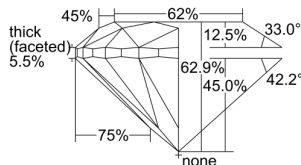

GIA®

FACSIMILE

GIA NATURAL DIAMOND DOSSIER®

April 02, 2022
GIA Report Number 7421923413
Shape and Cutting Style ..... Round Brilliant
Measurements ..... 6.08 - 6.11 x 3.83 mm

GRADING RESULTS

Carat Weight ..... 0.90 carat
Color Grade I
Clarity Grade S11
Cut Grade ..... Very Good

ADDITIONAL GRADING INFORMATION

Polish ..... Excellent
Symmetry ..... Excellent
Fluorescence ..... None
Clarity Characteristics ..... Cloud
Inscription(s): GIA 7421923413

GIA REPORT 7421923413

Verify this report at GIA.edu

PROPORTIONS

Profile to actual proportions