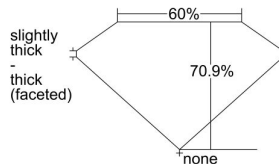

GIA®

FACSIMILE

GIA REPORT

7391488661

Verify this report at GIA.edu

GIA NATURAL DIAMOND DOSSIER®

August 24, 2021

GIA Report Number 7391488661

Shape and Cutting Style ..... Cushion Modified Brilliant

Measurements ..... 5.33 x 5.27 x 3.73 mm

GRADING RESULTS

Carat Weight ..... 0.91 carat

Color Grade ..... F

Clarity Grade VS1

ADDITIONAL GRADING INFORMATION

Polish ..... Excellent

Symmetry ..... Excellent

Fluorescence ..... Faint

Clarity Characteristics..... Crystal, Pinpoint

Inscription(s): GIA 7391488661

PROPORTIONS

Profile not to actual proportions

GRADING SCALES

GIA COLOR SCALE		GIA CLARITY SCALE			
COLORLESS	D	VERY VERY SLIGHTLY INCLUDED	FLAWLESS		
	E		INTERNALLY FLAWLESS		
	F	VERY SLIGHTLY INCLUDED	VS₁		
	G		VS₂		
	H		VS₁		
	NEAR COLORLESS	I	SLIGHTLY INCLUDED	VS₂	
		J		SI₁	
		FAINT	K	INCLUDED	SI₂
			L		I₁
			M		I₂
VERT LIGHT	N	LIGHT	I₃		
	O				
	P				
	Q				
	R				
	S				
LIGHT	T				
	U				
	V				
	W				
	X				
	Y				
	Z