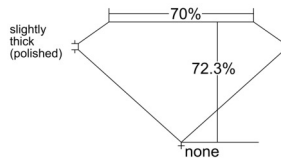

GIA®

FACSIMILE

GIA REPORT 2526624026

Verify this report at GIA.edu

GIA NATURAL DIAMOND DOSSIER®

June 27, 2025
GIA Report Number 2526624026
Shape and Cutting Style ..... Square Modified Brilliant
Measurements ..... 4.44 x 4.43 x 3.21 mm

GRADING RESULTS

Carat Weight ..... 0.54 carat
Color Grade ..... F
Clarity Grade VS2

ADDITIONAL GRADING INFORMATION

Polish ..... Excellent
Symmetry ..... Excellent
Fluorescence ..... None
Clarity Characteristics ..... Crystal
Inscription(s): GIA 2526624026

PROPORTIONS

Profile not to actual proportions

GRADING SCALES

GIA COLOR SCALE		GIA CLARITY SCALE			
COLORLESS	D	VERY VERY SLIGHTLY INCLUDED	FLAWLESS		
	E		INTERNALLY FLAWLESS		
	F	VERY SLIGHTLY INCLUDED	VVS₁		
	G		VVS₂		
	H		VS₁		
	NEAR COLORLESS	I	SLIGHTLY INCLUDED	VS₂	
		J		SI₁	
		FAINT	K	INCLUDED	SI₂
			L		I₁
			M		I₂
VERT LIGHT	N	INCLUDED	I₃		
	O				
	P				
	Q				
	R				
LIGHT	S				
	T				
	U				
	V				
	W				
	X				
Y					
Z