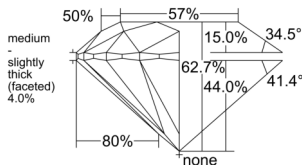

GIA®

FACSIMILE

GIA REPORT 1525528658

Verify this report at GIA.edu

GIA NATURAL DIAMOND DOSSIER®

June 18, 2025
GIA Report Number 1525528658
Shape and Cutting Style ..... Round Brilliant
Measurements ..... 4.74 - 4.78 x 2.99 mm

GRADING RESULTS

Carat Weight ..... 0.41 carat
Color Grade ..... F
Clarity Grade VS2
Cut Grade ..... Excellent

ADDITIONAL GRADING INFORMATION

Polish ..... Excellent
Symmetry ..... Excellent
Fluorescence ..... None
Clarity Characteristics ..... Crystal, Cloud, Feather
Inscription(s): GIA 1525528658

PROPORTIONS

Profile to actual proportions