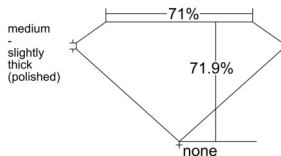

GIA®

FACSIMILE

GIA REPORT 1525515184

Verify this report at GIA.edu

GIA NATURAL DIAMOND DOSSIER®

June 17, 2025
GIA Report Number 1525515184
Shape and Cutting Style ..... **Square Modified Brilliant**
Measurements ..... 4.40 x 4.38 x 3.15 mm

GRADING RESULTS

Carat Weight ..... 0.50 carat
Color Grade ..... F
Clarity Grade VS1

ADDITIONAL GRADING INFORMATION

Polish ..... Excellent
Symmetry ..... Excellent
Fluorescence ..... None
Clarity Characteristics..... Cloud, Crystal, Feather
Inscription(s): GIA 1525515184

PROPORTIONS

Profile not to actual proportions

GRADING SCALES

GIA COLOR SCALE		GIA CLARITY SCALE			
COLORLESS	D	VERY VERY SLIGHTLY INCLUDED	FLAWLESS		
	E		INTERNALLY FLAWLESS		
	F		VVS₁		
	G		VVS₂		
	NEAR COLORLESS	H	VERY SLIGHTLY INCLUDED	VS₁	
		I		VS₂	
		FAINT	J	SLIGHTLY INCLUDED	SI₁
			K		SI₂
	L		I₁		
	VERT LIGHT		M	INCLUDED	I₂
N			I₃		
O					
LIGHT		P			
		Q			
		R			
	S				
	T				
	U				
V					
W					
X					
Y					
Z