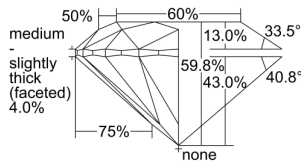

GIA®

FACSIMILE

GIA REPORT 1439667976

Verify this report at GIA.edu

GIA NATURAL DIAMOND DOSSIER®

June 09, 2022
GIA Report Number 1439667976
Shape and Cutting Style ..... Round Brilliant
Measurements ..... 5.72 - 5.75 x 3.43 mm

GRADING RESULTS

Carat Weight ..... 0.70 carat
Color Grade ..... E
Clarity Grade S11
Cut Grade ..... Excellent

ADDITIONAL GRADING INFORMATION

Polish ..... Excellent
Symmetry ..... Very Good
Fluorescence ..... None
Clarity Characteristics ..... Crystal, Cloud
Inscription(s): GIA 1439667976

PROPORTIONS

Profile to actual proportions

GRADING SCALES

GIA COLOR SCALE	GIA CLARITY SCALE	GIA CUT SCALE	
D	FLAWLESS	EXCELLENT	
E	INTERNALLY FLAWLESS		
F		VVS₁	VERY GOOD
G	VVS₂		
H	VS₁	GOOD	
I	VS₂		
J	S1₁	FAIR	
K	S1₂		
L	I₁	POOR	
M	I₂		
N	I₃		
O			
P			
Q			
R			
S			
T			
U			
V			
W			
X			
Y			
Z